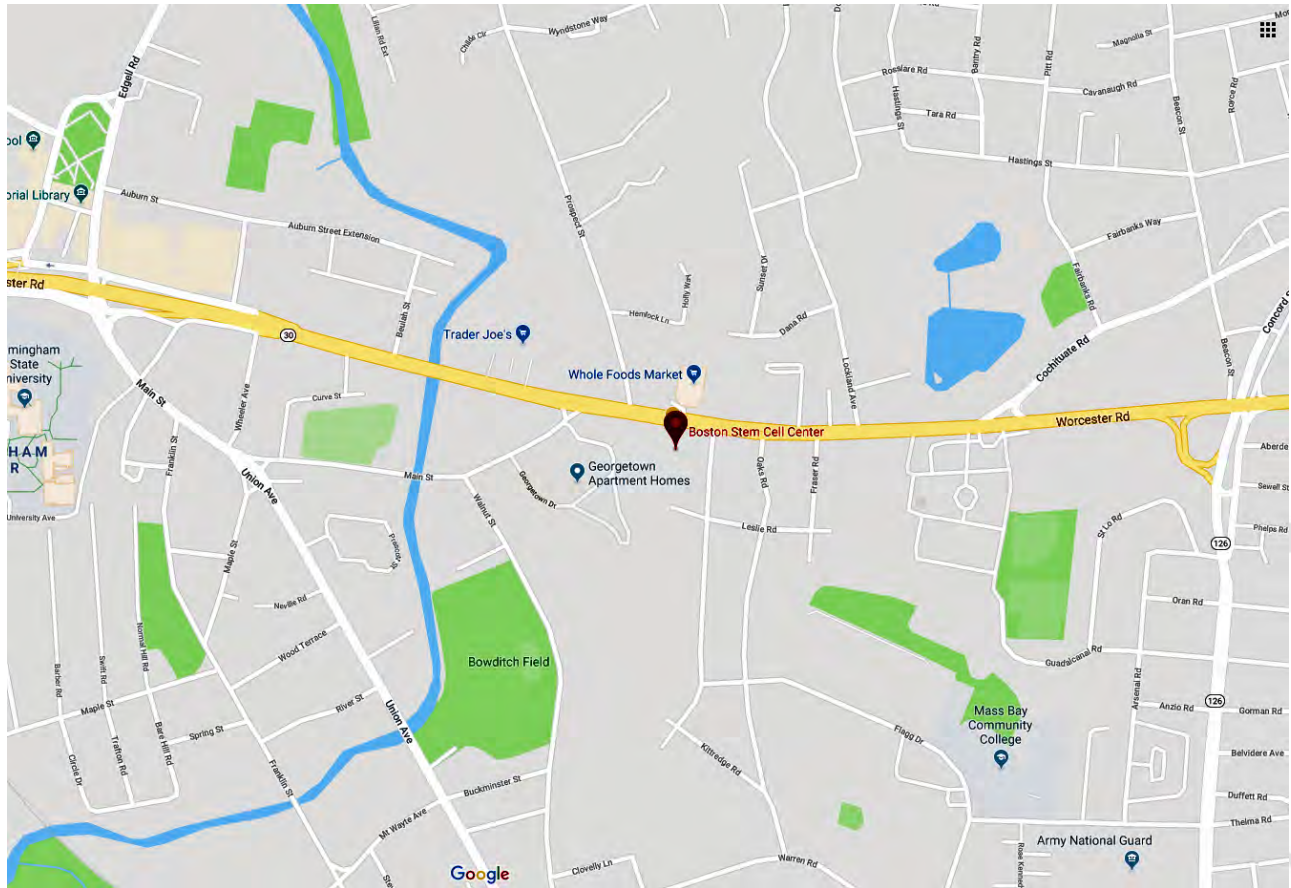

DIRECTIONS:

Google Maps Link: <https://goo.gl/maps/iXQgGtNZhkJ2>

From the Mass Turnpike (I-90 E or W)

- Take EXIT 12 then Merge onto Worcester Rd/RT-9 E toward Framingham.
- Continue on Worcester Rd/RT-9 E for approx. 2.9 miles.
- 600 Worcester Rd will be on the right
- Come up to Suite 301 on the 3rd floor

From RT-9 W

- Make a U turn by taking the Edgell Rd exit then continuing onto MA-30 W then make a sharp left onto MA-30 E and merge back onto MA-30 E/MA-9 E/Worcester Rd via the ramp on the left to Wellesley/Boston
- Continue for 0.6 of a mile
- 600 Worcester Rd will be on the right
- Come up to Suite 301 on the 3rd floor